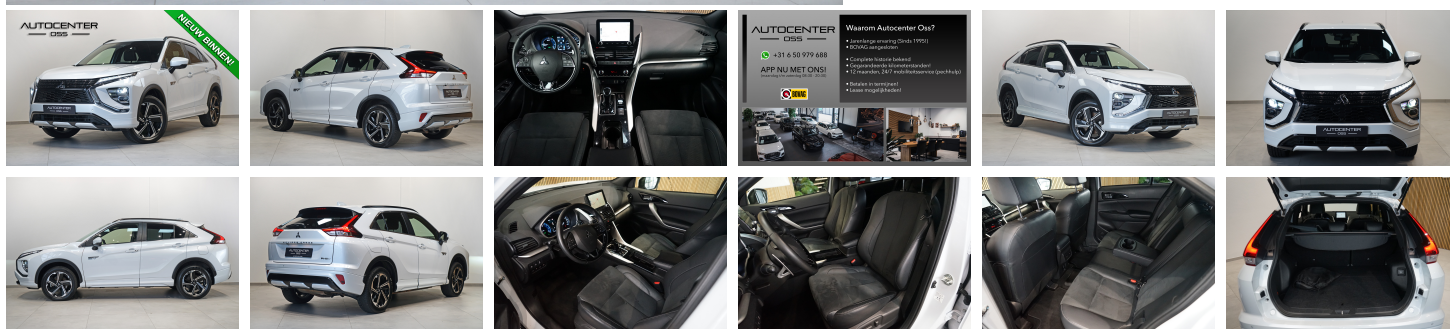

Mitsubishi Eclipse Cross

2.4 PHEV 4WD

€ 25.945,- 2022 74.662 KM

Kenmerken

Merk	Mitsubishi	Bouwjaar	-	Tellerstand	74.662 KM
Model	Eclipse Cross	Kleur	wit parelmoer	Vermogen	188 PK
Type	2.4 PHEV 4WD	Brandstof	-	Cilinderinhoud	2360 CC
Prijs	€ 25.945,-	Transmissie	Automaat	Gewicht:	1875 KG

A collage of three images: the left image shows a car lot with several vehicles; the middle image shows a car being driven; the right image shows the dealership's interior with a desk and chairs.

Exterieur